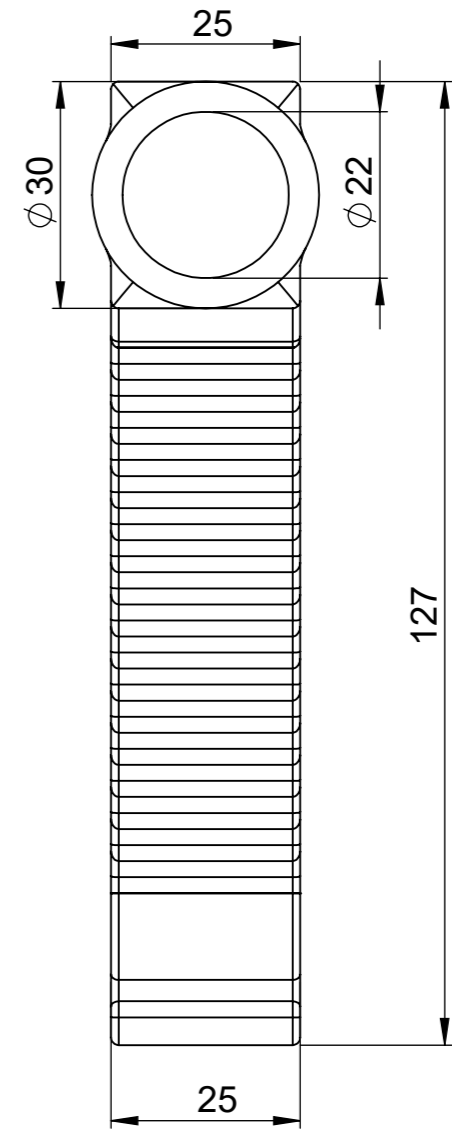

<b>Specifications:</b>	<b>Loads:</b>	Shear	Tension	2						
Total weight: 2.3 kg	Breaking load BL			1	x	**/**	x	x	x	
MARKING: ILS + PRODUCT CODE BATCH NUMBER MM: MONTH OF PRODUCTION YY: YEAR OF PRODUCTION	Proof load PL			Rev.	Description of issue	Date	Drawn by	Checked by	Approved by	
	Safe working load SWL			Product ref.: <b>OT-11</b>					Status: <b>CONCEPT</b>	
				Title:					Scale: 1:3 Format: A3	
Ownership of International Lashing Systems n.v. Duplication or disclosure to third parties in any form whatsoever, is prohibited without written permission of the owner.		 <b>ILS</b> <b>International Lashing Systems</b> How secure is your cargo?		Phone: +32-3-234.28.80 Website: www.ils.be E-mail: info@ils.be						

<b>Specifications:</b>	<b>Loads:</b>	Shear	Tension	2					
Material:	Breaking load BL			1	x	**/**	x	x	x
Finish:	Proof load PL			Rev.	Description of issue	Date	Drawn by	Checked by	Approved by
Total weight: 2.3 kg	Safe working load SWL			Product ref.: <b>OT-11</b>				Status: <b>CONCEPT</b>	
				Title:				Scale: 1:1 Format: A3	
Ownership of International Lashing Systems n.v. Duplication or disclosure to third parties in any form whatsoever, is prohibited without written permission of the owner.				 <b>ILS</b> <b>International Lashing Systems</b> <i>How secure is your cargo?</i>		Phone: +32-3-234.28.80 Website: www.ils.be E-mail: info@ils.be			

<b>Specifications:</b>		<b>Loads:</b>		Shear	Tension	2				
Material:	Breaking load	BL				1	x	**/**	x	x
Finish:	Proof load	PL				Rev.	Description of issue	Date	Drawn by	Checked by
	Safe working load	SWL				Product ref.: <b>OT-11</b>				Status: <b>CONCEPT</b>
Total weight:	2.3 kg					Title:				Scale: 1:1 Format: A3
Ownership of International Lashing Systems n.v. Duplication or disclosure to third parties in any form whatsoever, is prohibited without written permission of the owner.				 <b>ILS International Lashing Systems</b> How secure is your cargo?		Phone: +32-3-234.28.80 Website: www.ils.be E-mail: info@ils.be				