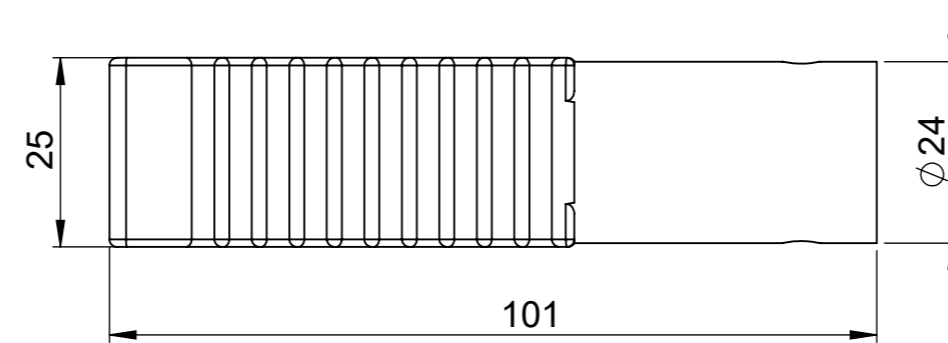

<b>Specifications:</b>	<b>Loads:</b>	Shear	Tension	2						
Total weight: 2.3 kg	Breaking load BL			1	x	**/**	x	x	x	
MARKING: ILS + PRODUCT CODE BATCH NUMBER MM: MONTH OF PRODUCTION YY: YEAR OF PRODUCTION	Proof load PL			Rev.	Description of issue	Date	Drawn by	Checked by	Approved by	
	Safe working load SWL			Product ref.: <b>OT-11</b>					Status: <b>CONCEPT</b>	
				Title:					Scale: 1:3 Format: A3	
Ownership of International Lashing Systems n.v. Duplication or disclosure to third parties in any form whatsoever, is prohibited without written permission of the owner.		 <b>ILS</b> <b>International Lashing Systems</b> How secure is your cargo?		Phone: +32-3-234.28.80 Website: www.ils.be E-mail: info@ils.be						

<b>Specifications:</b>	<b>Loads:</b>	Shear	Tension	2					
Material:	Breaking load BL			1	x	**/**	x	x	x
Finish:	Proof load PL			Rev.	Description of issue	Date	Drawn by	Checked by	Approved by
Total weight: 2.3 kg	Safe working load SWL			Product ref.: <b>OT-11</b>				Status: <b>CONCEPT</b>	
				Title:				Scale: 1:1 Format: A3	
Ownership of International Lashing Systems n.v. Duplication or disclosure to third parties in any form whatsoever, is prohibited without written permission of the owner.				 <b>ILS</b> <b>International Lashing Systems</b> <i>How secure is your cargo?</i>		Phone: +32-3-234.28.80 Website: www.ils.be E-mail: info@ils.be			

<b>Specifications:</b>		<b>Loads:</b>		Shear	Tension	2				
Material:	Breaking load	BL				1	x	**/**	x	x
Finish:	Proof load	PL				Rev.	Description of issue	Date	Drawn by	Checked by
	Safe working load	SWL				Product ref.: <b>OT-11</b>				Status: <b>CONCEPT</b>
Total weight:	2.3 kg					Title:				Scale: 1:1 Format: A3
Ownership of International Lashing Systems n.v. Duplication or disclosure to third parties in any form whatsoever, is prohibited without written permission of the owner.				 <b>ILS International Lashing Systems</b> How secure is your cargo?		Phone: +32-3-234.28.80 Website: www.ils.be E-mail: info@ils.be				