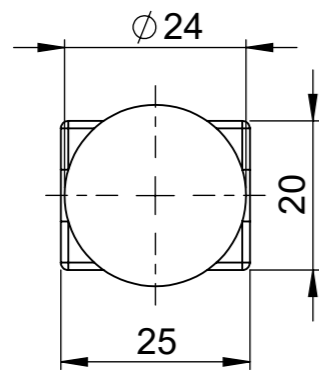

<b>Specifications:</b>	<b>Loads:</b>	Shear	Tension	2						
Total weight: 2.3 kg	Breaking load BL			1	x	**/**	x	x	x	
MARKING: ILS + PRODUCT CODE BATCH NUMBER MM: MONTH OF PRODUCTION YY: YEAR OF PRODUCTION	Proof load PL			Rev.	Description of issue	Date	Drawn by	Checked by	Approved by	
	Safe working load SWL			Product ref.: <b>OT-11</b>					Status: <b>CONCEPT</b>	
				Title:					Scale: 1:3 Format: A3	
Ownership of International Lashing Systems n.v. Duplication or disclosure to third parties in any form whatsoever, is prohibited without written permission of the owner.		 <b>ILS</b> <b>International Lashing Systems</b> How secure is your cargo?		Phone: +32-3-234.28.80 Website: www.ils.be E-mail: info@ils.be						

<b>Specifications:</b>	<b>Loads:</b>	Shear	Tension	2					
Material:	Breaking load BL			1	x	**/**	x	x	x
Finish:	Proof load PL			Rev.	Description of issue	Date	Drawn by	Checked by	Approved by
Total weight: 2.3 kg	Safe working load SWL			Product ref.: <b>OT-11</b>				Status: <b>CONCEPT</b>	
				Title:				Scale: 1:1 Format: A3	
Ownership of International Lashing Systems n.v. Duplication or disclosure to third parties in any form whatsoever, is prohibited without written permission of the owner.				 <b>ILS</b> <b>International Lashing Systems</b> <i>How secure is your cargo?</i>		Phone: +32-3-234.28.80 Website: www.ils.be E-mail: info@ils.be			

<b>Specifications:</b>		<b>Loads:</b>		Shear	Tension	2				
Material:	Breaking load	BL				1	x	**/**	x	x
Finish:	Proof load	PL				Rev.	Description of issue	Date	Drawn by	Checked by
	Safe working load	SWL				Product ref.: <b>OT-11</b>				Status: <b>CONCEPT</b>
Total weight:	2.3 kg					Title:				Scale: 1:1 Format: A3
Ownership of International Lashing Systems n.v. Duplication or disclosure to third parties in any form whatsoever, is prohibited without written permission of the owner.				 <b>ILS International Lashing Systems</b> How secure is your cargo?		Phone: +32-3-234.28.80 Website: www.ils.be E-mail: info@ils.be				